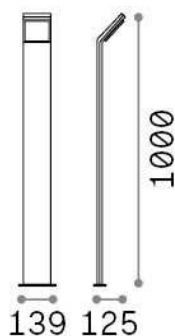

General info

Outdoor - Floor lamps

Ean	8021696209906
Item	STYLE PT H100 ANTRACITE 4000K
Installation	Floor lamps
Guarantee	5 years
Gross weight	2.11 kg
Volume	0.023861 m ³

Technical info

Net weight	1.68 kg
Insulation class	I
Protection index	IP54
Compliance	CE
Operating temperature	-15° ~ +45 °C
Dimmer	NO, On-Off
Power output	100-240 V AC 50/60 Hz
Power supply	In-built, included Replaceable (by qualified operators only), electronic

Source info

Integrated source	Integrated LED module
Replaceable source	No
Power	9 W
Emission	Direct
Max consumption	max 9,00 W
Features LED	LED SMD
CCT LED	4000 K
Duration LED (t. 25°C)	30000 h
CRI	> 80
Light beam	120°
Light beam flux	1100 lm
Useful light flux	830 lm