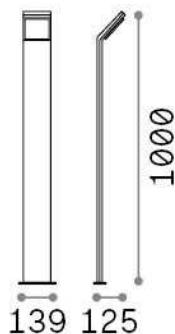

General info

Outdoor - Floor lamps

Ean	8021696318707
Item	STYLE PT H100 BIANCO 3000K
Installation	Floor lamps
Guarantee	5 years
Gross weight	2.12 kg
Volume	0.023861 m ³

Technical info

Net weight	1.68 kg
Insulation class	I
Protection index	IP54
Compliance	CE
Operating temperature	-15° ~ +45 °C
Dimmer	NO, On-Off
Power output	100-240 V AC 50/60 Hz
Power supply	In-built, included Replaceable (by qualified operators only), electronic

Source info

Integrated source	Integrated LED module
Replaceable source	No
Power	9 W
Emission	Direct
Max consumption	max 9,00 W
Features LED	LED SMD
CCT LED	3000 K
Duration LED (t. 25°C)	30000 h
CRI	> 80
Light beam	120°
Light beam flux	1050 lm
Useful light flux	920 lm