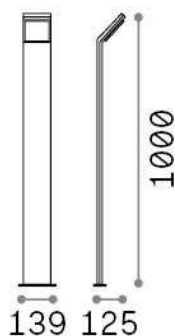

General info

Outdoor - Floor lamps

Ean	8021696322438
Item	STYLE PT H100 COFFEE 4000K
Installation	Floor lamps
Guarantee	5 years
Gross weight	2.12 kg
Volume	0.023861 m ³

Technical info

Net weight	1.68 kg
Insulation class	I
Protection index	IP54
Compliance	CE
Operating temperature	-15° ~ +45 °C
Dimmer	NO, On-Off
Power output	100-240 V AC 50/60 Hz
Power supply	In-built, included Replaceable (by qualified operators only), electronic

Source info

Integrated source	Integrated LED module
Replaceable source	No
Power	9 W
Emission	Direct
Max consumption	max 9,00 W
Features LED	LED SMD
CCT LED	4000 K
Duration LED (t. 25°C)	30000 h
CRI	> 80
Light beam	120°
Light beam flux	1100 lm
Useful light flux	820 lm