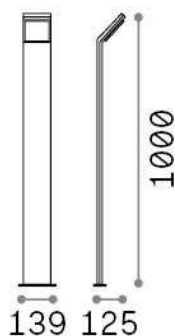

General info

Outdoor - Floor lamps

Ean	8021696322216
Item	STYLE PT H100 NERO 4000K
Installation	Floor lamps
Guarantee	5 years
Gross weight	2.12 kg
Volume	0.023861 m ³

Technical info

Net weight	1.68 kg
Insulation class	I
Protection index	IP54
Compliance	CE
Operating temperature	-15° ~ +45 °C
Dimmer	NO, On-Off
Power output	100-240 V AC 50/60 Hz
Power supply	In-built, included Replaceable (by qualified operators only), electronic

Source info

Integrated source	Integrated LED module
Replaceable source	No
Power	9 W
Emission	Direct
Max consumption	max 9,00 W
Features LED	LED SMD
CCT LED	4000 K
Duration LED (t. 25°C)	30000 h
CRI	> 80
Light beam	120°
Light beam flux	1100 lm
Useful light flux	830 lm