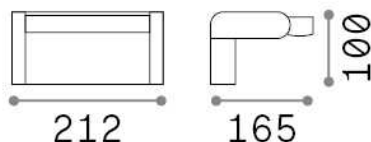

## Outdoor - Wall lamps

<b>Ean</b>	8021696287690
<b>Item</b>	SWIPE AP BIANCO
<b>Installation</b>	Wall lamps
<b>Guarantee</b>	5 years
<b>Gross weight</b>	1.32 kg
<b>Volume</b>	0.005463 m <sup>3</sup>

## Source info

<b>Integrated source</b>	Integrated LED module
<b>Replaceable source</b>	No
<b>Power</b>	LED 20,5 W
<b>Emission</b>	Direct
<b>Max consumption</b>	max 20,50 W
<b>Features LED</b>	LED SMD
<b>CCT LED</b>	3000 K
<b>Duration LED (t. 25°C)</b>	50000 h
<b>CRI</b>	> 80
<b>Light beam</b>	105°
<b>Light beam flux</b>	2000 lm
<b>Useful light flux</b>	1390 lm
<b>Photobiological risk</b>	1
<b>Bulb included</b>	1 - E14 OLIVA 4W 3000K CRI80 SATIN