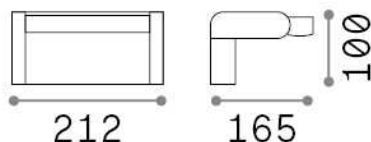

General info

Outdoor - Wall lamps

Ean	8021696307169
Item	SWIPE AP COFFEE
Installation	Wall lamps
Guarantee	5 years
Gross weight	1.31 kg
Volume	0.005463 m ³

Technical info

Net weight	1.2 kg
Insulation class	I
Protection index	IP54
Compliance	CE
Operating temperature	-15° ~ +45 °C
Dimmer	NO, On-Off
Power output	220-240 V AC 50/60 Hz
Power supply	In-built, included Replaceable (by qualified operators only), electronic
Adjustability	vert. 0°-350°

Source info

Integrated source	Integrated LED module
Replaceable source	No
Power	LED 20,5 W
Emission	Direct
Max consumption	max 20,50 W
Features LED	LED SMD
CCT LED	3000 K
Duration LED (t. 25°C)	50000 h
CRI	> 90
Light beam	105°
Light beam flux	2000 lm
Useful light flux	1390 lm
Photobiological risk	1
Bulb included	1 - E14 OLIVA 4W 3000K CRI80 SATIN