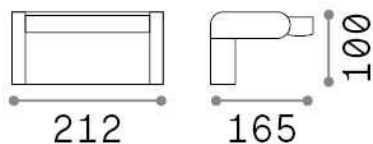

General info

Outdoor - Wall lamps

Ean	8021696326863
Item	SWIPE AP GRIGIO
Installation	Wall lamps
Guarantee	5 years
Gross weight	1.2 kg
Volume	0.005463 m ³

Technical info

Net weight	1.2 kg
Insulation class	I
Protection index	IP54
Compliance	CE
Operating temperature	-15° ~ +45 °C
Dimmer	NO, On-Off
Power output	220-240 V AC 50/60 Hz
Power supply	In-built, included Replaceable (by qualified operators only), electronic
Adjustability	vert. 0°-350°

Source info

Integrated source	Integrated LED module
Replaceable source	No
Power	LED 20,5 W
Emission	Direct
Max consumption	max 20,50 W
Features LED	LED SMD
CCT LED	3000 K
Duration LED (t. 25°C)	50000 h
CRI	> 90
Light beam	105°
Light beam flux	2000 lm
Useful light flux	1390 lm
Photobiological risk	1
Bulb included	1 - E14 OLIVA 4W 3000K CRI80 SATIN