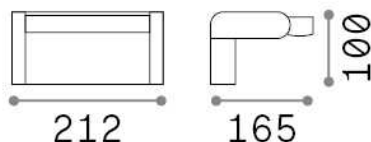

General info

Outdoor - Wall lamps

Ean	8021696287706
Item	SWIPE AP NERO
Installation	Wall lamps
Guarantee	5 years
Gross weight	1.31 kg
Volume	0.005463 m ³

Technical info

Net weight	1.2 kg
Insulation class	I
Protection index	IP54
Compliance	CE
Operating temperature	-15° ~ +45 °C
Dimmer	NO, On-Off
Power output	220-240 V AC 50/60 Hz
Power supply	In-built, included Replaceable (by qualified operators only), electronic
Adjustability	vert. 0°-350°

Source info

Integrated source	Integrated LED module
Replaceable source	No
Power	LED 20,5 W
Emission	Direct
Max consumption	max 20,50 W
Features LED	LED SMD
CCT LED	3000 K
Duration LED (t. 25°C)	50000 h
CRI	> 90
Light beam	105°
Light beam flux	2000 lm
Useful light flux	1390 lm
Photobiological risk	1
Bulb included	1 - E14 OLIVA 4W 3000K CRI80 SATIN