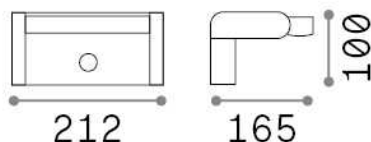

## Outdoor - Wall lamps

Ean	8021696287737
Item	SWIPE AP SENSOR NERO
Installation	Wall lamps
Guarantee	5 years
Gross weight	1.41 kg
Volume	0.005463 m <sup>3</sup>

## Source info

Integrated source	Integrated LED module
Replaceable source	No
Power	LED 21 W
Emission	Direct
Max consumption	max 21,00 W
Features LED	LED SMD
CCT LED	3000 K
Duration LED (t. 25°C)	50000 h
CRI	> 90
Light beam	105°
Light beam flux	2000 lm
Useful light flux	1390 lm
Photobiological risk	1
Standby power	< 0.50 W
Bulb included	1 - E14 OLIVA 4W 3000K CRI80 SATIN