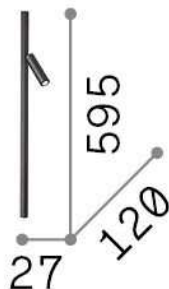

General info

Indoor - Wall lamps

Ean	8021696271880
Item	SYNTESI AP LINEAR NERO
Installation	Wall lamps
Guarantee	5 years
Gross weight	0.4 kg
Volume	0.00465 m ³

Technical info

Net weight	0.2 kg
Insulation class	II
Protection index	IP20
Compliance	CE
Operating temperature	0° ~ +40 °C
Dimmer	NO, On-Off
Power output	220-240 V AC 50/60 Hz
Power supply	In-built, included Replaceable (by qualified operators only), electronic
Adjustability	vert. 0°-90°, orizz. 0°-350°

Source info

Integrated source	Integrated LED module
Replaceable source	Replaceable (by qualified operators only)
Power	LED 3 W
Emission	Direct
Max consumption	max 3,00 W
Features LED	LED COB CREE
CCT LED	3000 K
Duration LED (t. 25°c)	30000 h
CRI	> 90
Light beam	16°
Light beam flux	350 lm
Useful light flux	180 lm
Photobiological risk	2
Bulb included	1 - E14 OLIVA 4W 3000K CRI80 SATIN