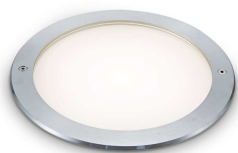

General info

Outdoor - Recessed lights

Ean	8021696325637
Item	TAURUS PT D10 WIDE ROUND
Installation	Recessed lights
Guarantee	5 years
Gross weight	1.1 kg
Volume	-

Technical info

Net weight	1.1 kg
Insulation class	I
Protection index	IP67
Compliance	CE
Operating temperature	-15° ~ +45 °C
Dimmer	NO, On-Off
Power output	220-240 V AC 50/60 Hz
Power supply	In-built, included Replaceable (by qualified operators only), electronic
Recessed specifications	Ø 92 - h. ≥ 110 , 5-30
Adjustability	vert. +/-30°

Source info

Integrated source	Integrated LED module
Replaceable source	Replaceable (by qualified operators only)
Power	6 W
Emission	Direct
Max consumption	max 6,00 W
Features LED	LED SMD BRIDGELUX
CCT LED	3000 K
Duration LED (t. 25°C)	50000 h
CRI	> 80
Light beam	114°
Light beam flux	620 lm
Useful light flux	160 lm