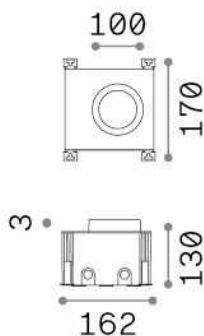

General info

Outdoor - Recessed lights

Ean	8021696325637
Item	TAURUS PT D10 WIDE ROUND
Installation	Recessed lights
Guarantee	5 years
Gross weight	1.1 kg
Volume	-

Technical info

Net weight	1.1 kg
Insulation class	I
Protection index	IP67
Compliance	CE
Operating temperature	-15° ~ +45 °C
Dimmer	NO, On-Off
Power output	220-240 V AC 50/60 Hz
Power supply	In-built, included Replaceable (by qualified operators only), electronic
Recessed specifications	Ø 92 - h. ≥ 110 , 5-30
Adjustability	vert. +/-30°

Source info

Integrated source	Integrated LED module
Replaceable source	Replaceable (by qualified operators only)
Power	6 W
Emission	Direct
Max consumption	max 6,00 W
Features LED	LED SMD BRIDGELUX
CCT LED	3000 K
Duration LED (t. 25°C)	50000 h
CRI	> 80
Light beam	114°
Light beam flux	620 lm
Useful light flux	160 lm