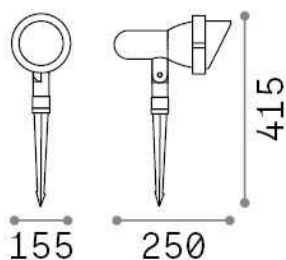

## Outdoor - Spotlights

<b>Ean</b>	8021696321622
<b>Item</b>	TERRA PR1 BIG COFFEE
<b>Installation</b>	Spotlights
<b>Guarantee</b>	5 years
<b>Gross weight</b>	1.6 kg
<b>Volume</b>	0.008628 m <sup>3</sup>

## Technical info

<b>Net weight</b>	1.23 kg
<b>Insulation class</b>	I
<b>Protection index</b>	IP65
<b>Compliance</b>	CE
<b>Operating temperature</b>	-15° ~ +45 °C
<b>Dimmer</b>	Determined by the light bulb
<b>Power output</b>	220-240 V AC
<b>Power supply</b>	Not required