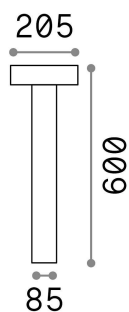

## Outdoor - Floor lamps

<b>Ean</b>	8021696153209
<b>Item</b>	TESLA PT4 H60 BIANCO
<b>Installation</b>	Floor lamps
<b>Guarantee</b>	5 years
<b>Gross weight</b>	3.08 kg
<b>Volume</b>	0.027342 m <sup>3</sup>

## Technical info

<b>Net weight</b>	2.56 kg
<b>Insulation class</b>	I
<b>Protection index</b>	IP44
<b>Compliance</b>	CE
<b>Operating temperature</b>	-
<b>Dimmer</b>	Determined by the light bulb
<b>Power output</b>	220-240 V AC
<b>Power supply</b>	Not required

## Source info

<b>Integrated source</b>	Light bulb (not included)
<b>Replaceable source</b>	No
<b>Power</b>	G9 max 4 x 15 W
<b>Emission</b>	Direct
<b>Max consumption</b>	-