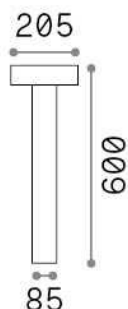

General info

Outdoor - Floor lamps

Ean	8021696326917
Item	TESLA PT4 H60 NERO
Installation	Floor lamps
Guarantee	5 years
Gross weight	3.08 kg
Volume	0.027342 m ³

Technical info

Net weight	2.56 kg
Insulation class	I
Protection index	IP44
Compliance	CE
Operating temperature	-15° ~ +45 °C
Dimmer	Determined by the light bulb
Power output	220-240 V AC
Power supply	Not required

Source info

Integrated source	Light bulb (not included)
Replaceable source	No
Power	G9 max 4 x 15 W
Emission	Direct
Max consumption	-