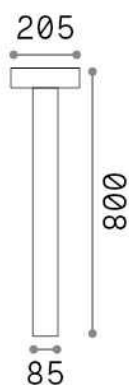

## Outdoor - Floor lamps

<b>Ean</b>	8021696326924
<b>Item</b>	TESLA PT4 H80 COFFEE
<b>Installation</b>	Floor lamps
<b>Guarantee</b>	5 years
<b>Gross weight</b>	3.63 kg
<b>Volume</b>	0.037926 m <sup>3</sup>

## Technical info

<b>Net weight</b>	3 kg
<b>Insulation class</b>	I
<b>Protection index</b>	IP44
<b>Compliance</b>	CE
<b>Operating temperature</b>	-15° ~ +45 °C
<b>Dimmer</b>	Determined by the light bulb
<b>Power output</b>	220-240 V AC
<b>Power supply</b>	Not required

## Source info

<b>Integrated source</b>	Light bulb (not included)
<b>Replaceable source</b>	No
<b>Power</b>	G9 max 4 x 15 W
<b>Emission</b>	Direct
<b>Max consumption</b>	-