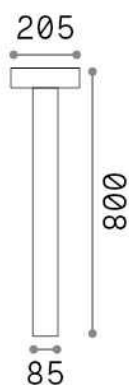

## Outdoor - Floor lamps

<b>Ean</b>	8021696316055
<b>Item</b>	TESLA PT4 H80 NERO
<b>Installation</b>	Floor lamps
<b>Guarantee</b>	5 years
<b>Gross weight</b>	3.63 kg
<b>Volume</b>	0.037926 m <sup>3</sup>

## Technical info

<b>Net weight</b>	3 kg
<b>Insulation class</b>	I
<b>Protection index</b>	IP44
<b>Compliance</b>	CE
<b>Operating temperature</b>	-15° ~ +45 °C
<b>Dimmer</b>	Determined by the light bulb
<b>Power output</b>	220-240 V AC
<b>Power supply</b>	Not required

## Source info

<b>Integrated source</b>	Light bulb (not included)
<b>Replaceable source</b>	No
<b>Power</b>	G9 max 4 x 15 W
<b>Emission</b>	Direct
<b>Max consumption</b>	-