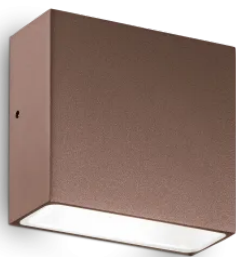

General info

Outdoor - Wall lamps

Ean	8021696213323
Item	TETRIS-1 AP1 COFFEE
Installation	Wall lamps
Warranty	5 years
Gross weight	0.46 kg
Volume	0.001694 m ³

Technical info

Net weight	0.39 kg
Insulation class	I
Protection index	IP44
Compliance	CE
Operating temperature	-
Dimmer	Non-dimmable
Power output	220-240 V AC
Power supply	Not required