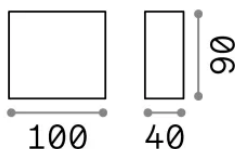

General info

Outdoor - Wall lamps

Ean	8021696213323
Item	TETRIS-1 AP1 COFFEE
Installation	Wall lamps
Warranty	5 years
Gross weight	0.46 kg
Volume	0.001694 m ³

Technical info

Net weight	0.39 kg
Insulation class	I
Protection index	IP44
Compliance	CE
Operating temperature	-
Dimmer	Non-dimmable
Power output	220-240 V AC
Power supply	Not required