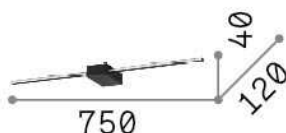

## Indoor - Wall lamps

<b>Ean</b>	8021696311760
<b>Item</b>	THEO AP D075 NERO
<b>Installation</b>	Wall lamps
<b>Guarantee</b>	5 years
<b>Gross weight</b>	0.86 kg
<b>Volume</b>	0.0112 m <sup>3</sup>

## Source info

<b>Integrated source</b>	Integrated LED module
<b>Replaceable source</b>	No
<b>Power</b>	LED 13,5 W
<b>Emission</b>	Direct
<b>Max consumption</b>	max 13,50 W
<b>Features LED</b>	LED SMD
<b>CCT LED</b>	3000 K
<b>Duration LED (t. 25°C)</b>	30000 h
<b>CRI</b>	> 90
<b>Light beam flux</b>	900 lm
<b>Useful light flux</b>	400 lm
<b>Photobiological risk</b>	1
<b>Bulb included</b>	1 - E14 OLIVA 4W 3000K CRI80 SATIN