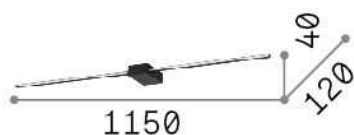

## Indoor - Wall lamps

<b>Ean</b>	8021696327945
<b>Item</b>	THEO AP D115 BIANCO
<b>Installation</b>	Wall lamps
<b>Guarantee</b>	5 years
<b>Gross weight</b>	1.04 kg
<b>Volume</b>	0.0168 m <sup>3</sup>

## Source info

<b>Integrated source</b>	Integrated LED module
<b>Replaceable source</b>	No
<b>Power</b>	LED 20,5 W
<b>Emission</b>	Direct
<b>Max consumption</b>	max 20,50 W
<b>Features LED</b>	LED SMD
<b>CCT LED</b>	3000 K
<b>Duration LED (t. 25°C)</b>	30000 h
<b>CRI</b>	> 90
<b>Light beam flux</b>	1350 lm
<b>Useful light flux</b>	600 lm
<b>Photobiological risk</b>	1
<b>Bulb included</b>	1 - E14 OLIVA 4W 3000K CRI80 SATIN