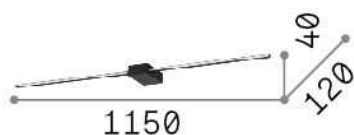

General info

Indoor - Wall lamps

| | |
|---------------------|-----------------------|
| Ean | 8021696311784 |
| Item | THEO AP D115 NERO |
| Installation | Wall lamps |
| Guarantee | 5 years |
| Gross weight | 1.04 kg |
| Volume | 0.0168 m ³ |

Source info

| | |
|-------------------------------|------------------------------------|
| Integrated source | Integrated LED module |
| Replaceable source | No |
| Power | LED 20,5 W |
| Emission | Direct |
| Max consumption | max 20,50 W |
| Features LED | LED SMD |
| CCT LED | 3000 K |
| Duration LED (t. 25°C) | 30000 h |
| CRI | > 90 |
| Light beam flux | 1350 lm |
| Useful light flux | 600 lm |
| Photobiological risk | 1 |
| Bulb included | 1 - E14 OLIVA 4W 3000K CRI80 SATIN |