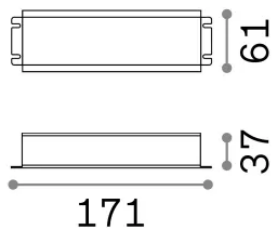

General info

Outdoor - Accessories

Ean	8021696272108
Item	ALIMENTATORE IP67 ON-OFF 040W 24Vdc
Installation	Accessories
Warranty	5 years
Gross weight	0.73 kg
Volume	0.00099 m ³

Technical info

Net weight	0.65 kg
Compliance	CE
Operating temperature	-15° ~ +45 °C
Accessory type	-
Power output	100-240 V AC / 130-270 V DC 48 V DC