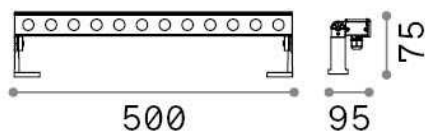

General info

Outdoor - Spotlights

Ean	8021696318523
Item	THOR PR D050 BIANCO 3000K
Installation	Spotlights
Guarantee	5 years
Gross weight	1.65 kg
Volume	0.00572 m ³

Technical info

Net weight	1.49 kg
Insulation class	III
Protection index	IP65
Compliance	CE
Operating temperature	-15° ~ +45 °C
Dimmer	NO, On-Off
Power output	24 V DC
Power supply	Required, remoted, not included
Adjustability	vert. 0°-90°
Accessories not included	Glare shielding cover, Remote on-off driver

Source info

Integrated source	Integrated LED module
Replaceable source	No
Power	20 W
Emission	Direct
Max consumption	max 20,00 W
Features LED	LED SMD OSRAM
CCT LED	3000 K
Duration LED (t. 25°C)	50000 h
CRI	> 80
SDCM	3
Light beam	28°
Light beam flux	2300 lm
Useful light flux	1850 lm