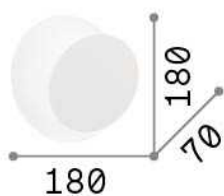

General info

Indoor - Wall lamps

Ean	8021696238975
Item	TICK AP BIANCO
Installation	Wall lamps
Guarantee	5 years
Gross weight	0.55 kg
Volume	0.002888 m ³

Technical info

Net weight	0.44 kg
Insulation class	II
Protection index	IP20
Compliance	CE
Operating temperature	0° ~ +40 °C
Dimmer	NO, On-Off
Power output	220-240 V AC 50/60 Hz
Power supply	In-built, included Replaceable (by qualified operators only), electronic
Adjustability	vert. 0°-90°, orizz. 0°-350°

Source info

Integrated source	Integrated LED module
Replaceable source	Replaceable (by qualified operators only)
Power	LED 7,5 W
Emission	Indirect
Max consumption	max 7,50 W
Features LED	LED SMD
CCT LED	3000 K
Duration LED (t. 25°C)	30000 h
CRI	> 80
SDCM	4
Light beam flux	700 lm
Useful light flux	430 lm
Bulb included	1 - E14 OLIVA 4W 3000K CRI80 SATIN