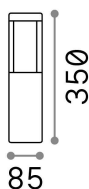

## Outdoor - Floor lamps

<b>Ean</b>	8021696250977
<b>Item</b>	TIFONE PT H35
<b>Installation</b>	Floor lamps
<b>Guarantee</b>	5 years
<b>Gross weight</b>	1.11 kg
<b>Volume</b>	0.002916 m <sup>3</sup>

## Source info

<b>Integrated source</b>	Integrated LED module
<b>Replaceable source</b>	Replaceable (by qualified operators only)
<b>Power</b>	LED 8,5 W
<b>Emission</b>	Direct
<b>Max consumption</b>	max 8,50 W
<b>Features LED</b>	LED COB CREE
<b>CCT LED</b>	3000 K
<b>Duration LED (t. 25°C)</b>	20000 h
<b>CRI</b>	> 80
<b>SDCM</b>	3
<b>Light beam flux</b>	720 lm
<b>Useful light flux</b>	480 lm
<b>Photobiological risk</b>	1
<b>Bulb included</b>	1 - E14 OLIVA 4W 3000K CRI80 SATIN