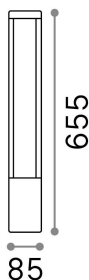

General info

Outdoor - Floor lamps

Ean	8021696250953
Item	TIFONE PT H65
Installation	Floor lamps
Guarantee	5 years
Gross weight	1.4 kg
Volume	0.005427 m ³

Technical info

Net weight	1.25 kg
Insulation class	I
Protection index	IP65
Compliance	CE
Operating temperature	-15° ~ +45 °C
Dimmer	NO, On-Off
Power output	220-240 V AC 50/60 Hz
Power supply	In-built, included Replaceable (by qualified operators only), electronic
Load resistance	IK06

Source info

Integrated source	Integrated LED module
Replaceable source	Replaceable (by qualified operators only)
Power	LED 8,5 W
Emission	Direct
Max consumption	max 8,50 W
Features LED	LED COB CREE
CCT LED	3000 K
Duration LED (t. 25°C)	20000 h
CRI	> 80
SDCM	3
Light beam flux	720 lm
Useful light flux	490 lm
Photobiological risk	1
Bulb included	1 - E14 OLIVA 4W 3000K CRI80 SATIN