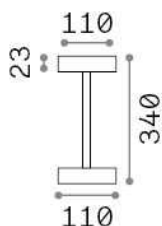

General info

Outdoor - Table lamps

Ean	8021696311715
Item	TOFFEE TL BIANCO
Installation	Table lamps
Guarantee	5 years
Gross weight	0.59 kg
Volume	0.00504 m ³

Technical info

Net weight	0.46 kg
Insulation class	III
Protection index	IP54
Compliance	CE
Operating temperature	0° ~ +40 °C
Dimmer	NO, On-Off
Power output	3.7 V DC
	Integrated switch button Touch switch
Battery	YES
Power supply	Required, remoted, not included

Source info

Integrated source	Integrated LED module
Replaceable source	Replaceable (by qualified operators only)
Power	LED 2 W
Emission	Direct
Max consumption	max 2,00 W
Features LED	LED SMD
CCT LED	3000 K
Duration LED (t. 25°C)	20000 h
CRI	> 80
Light beam flux	230 lm
Useful light flux	180 lm
Photobiological risk	EXEMPT
Bulb included	1 - E14 OLIVA 4W 3000K CRI80 SATIN