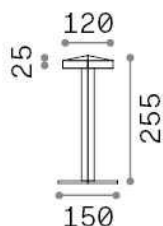

General info

Outdoor - Table lamps

Ean	8021696309873
Item	TOKI TL BIANCO
Installation	Table lamps
Guarantee	5 years
Gross weight	1.36 kg
Volume	0.005616 m ³

Technical info

Net weight	1 kg
Insulation class	III
Protection index	IP20
Compliance	CE
Operating temperature	0° ~ +40 °C
Dimmer	1, Touch dimmer
Power output	5 V DC
	Integrated switch button Touch switch
Battery	YES
Power supply	Separate, included Replaceable, electronic

Source info

Integrated source	Integrated LED module
Replaceable source	No
Power	LED 3,6 W
Emission	Direct
Max consumption	max 3,60 W
Features LED	LED SMD
CCT LED	3000 K
Duration LED (t. 25°C)	30000 h
CRI	> 80
Light beam flux	380 lm
Useful light flux	200 lm
Photobiological risk	1
Standby power	< 0.50 W
Bulb included	1 - E14 OLIVA 4W 3000K CRI80 SATIN