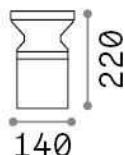

General info

Outdoor - Floor lamps

Ean	8021696318714
Item	TORRE PT1 H22 BIANCO
Installation	Floor lamps
Guarantee	5 years
Gross weight	1.08 kg
Volume	0.0054 m ³

Technical info

Net weight	0.87 kg
Insulation class	I
Protection index	IP44
Compliance	CE
Operating temperature	-
Dimmer	Determined by the light bulb
Power output	220-240 V AC
Power supply	Not required

Source info

Integrated source	Light bulb (not included)
Replaceable source	No
Power	E27 max 1 x 15 W
Emission	Diffuse
Max consumption	-