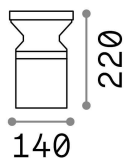

Source info

Integrated source	Light bulb (not included)
Replaceable source	No
Power	E27 max 1 x 15 W
Emission	Diffuse
Max consumption	-