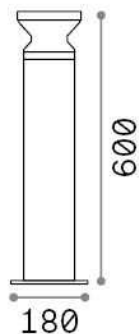

General info

Outdoor - Floor lamps

Ean	8021696321905
Item	TORRE PT1 H60 GRIGIO
Installation	Floor lamps
Guarantee	5 years
Gross weight	2.55 kg
Volume	0.022382 m ³

Technical info

Net weight	2.1 kg
Insulation class	I
Protection index	IP44
Compliance	CE
Operating temperature	-
Dimmer	Determined by the light bulb
Power output	220-240 V AC
Power supply	Not required

Source info

Integrated source	Light bulb (not included)
Replaceable source	No
Power	E27 max 1 x 15 W
Emission	Diffuse
Max consumption	-