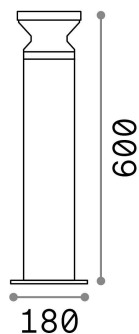

## Outdoor - Floor lamps

<b>Ean</b>	8021696186955
<b>Item</b>	TORRE PT1 H60 NERO
<b>Installation</b>	Floor lamps
<b>Guarantee</b>	5 years
<b>Gross weight</b>	2.55 kg
<b>Volume</b>	0.022382 m <sup>3</sup>

## Technical info

<b>Net weight</b>	2.1 kg
<b>Insulation class</b>	I
<b>Protection index</b>	IP44
<b>Compliance</b>	CE
<b>Operating temperature</b>	-
<b>Dimmer</b>	Determined by the light bulb
<b>Power output</b>	220-240 V AC
<b>Power supply</b>	Not required