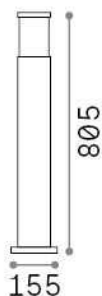

## Outdoor - Floor lamps

<b>Ean</b>	8021696321875
<b>Item</b>	TORRE PT1 H80 BIANCO
<b>Installation</b>	Floor lamps
<b>Guarantee</b>	5 years
<b>Gross weight</b>	3.83 kg
<b>Volume</b>	0.030685 m <sup>3</sup>