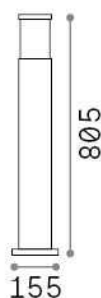

General info

Outdoor - Floor lamps

Ean	8021696321851
Item	TORRE PT1 H80 GRIGIO
Installation	Floor lamps
Guarantee	5 years
Gross weight	3.83 kg
Volume	0.030685 m ³

Technical info

Net weight	2.6 kg
Insulation class	I
Protection index	IP65
Compliance	CE
Operating temperature	-
Dimmer	Determined by the light bulb
Power output	220-240 V AC
Power supply	Not required

Source info

Integrated source	Light bulb (not included)
Replaceable source	No
Power	E27 max 1 x 15 W
Emission	Diffuse
Max consumption	-