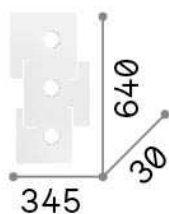

General info

Indoor - Ceiling lamps

Ean	8021696215761
Item	TOTEM PL3
Installation	Ceiling lamps
Guarantee	5 years
Gross weight	3.72 kg
Volume	-

Technical info

Net weight	2.96 kg
Insulation class	I
Protection index	IP20
Compliance	CE
Operating temperature	0° ~ +40 °C
Dimmer	Determined by the light bulb
Power output	220-240 V AC
Power supply	Not required

Source info

Integrated source	Light bulb (included)
Replaceable source	Replaceable
Power	GX53 max 3 x 15 W
Emission	Direct
Max consumption	-
Bulb included	1 - E14 OLIVA 4W 3000K CRI80 SATIN