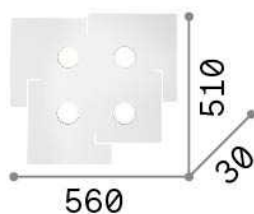

General info

Indoor - Ceiling lamps

Ean	8021696215778
Item	TOTEM PL4
Installation	Ceiling lamps
Guarantee	5 years
Gross weight	4.97 kg
Volume	-

Technical info

Net weight	3.89 kg
Insulation class	I
Protection index	IP20
Compliance	CE
Operating temperature	0° ~ +40 °C
Dimmer	Determined by the light bulb
Power output	220-240 V AC
Power supply	Not required

Source info

Integrated source	Light bulb (included)
Replaceable source	Replaceable
Power	GX53 max 4 x 15 W
Emission	Direct
Max consumption	-
Bulb included	1 - E14 OLIVA 4W 3000K CRI80 SATIN