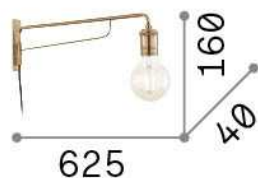

General info

Indoor - Wall lamps

Ean	8021696242392
Item	TRIUMPH AP1 NERO
Installation	Wall lamps
Guarantee	5 years
Gross weight	0.96 kg
Volume	0.008288 m ³

Technical info

Net weight	0.49 kg
Insulation class	II
Protection index	IP20
Compliance	CE
Operating temperature	0° ~ +40 °C
Dimmer	NO
Power output	220-240 V AC Integrated switch button
Power supply	Not required
Adjustability	orizz. 0°-180°

Source info

Integrated source	Light bulb (not included)
Replaceable source	No
Power	E27 max 1 x 42 W
Emission	Diffuse
Max consumption	-