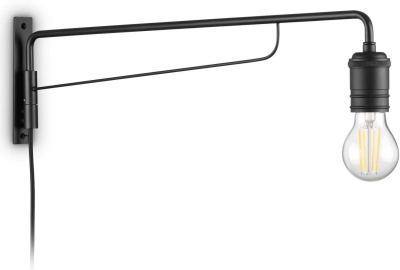

General info

Indoor - Wall lamps

Ean	8021696242392
Item	TRIUMPH AP1 NERO
Installation	Wall lamps
Guarantee	5 years
Gross weight	0.96 kg
Volume	0.008288 m ³

Technical info

Net weight	0.49 kg
Insulation class	II
Protection index	IP20
Compliance	CE
Operating temperature	0° ~ +40 °C
Dimmer	NO
Power output	220-240 V AC Integrated switch button
Power supply	Not required
Adjustability	orizz. 0°-180°

Source info

Integrated source	Light bulb (not included)
Replaceable source	No
Power	E27 max 1 x 42 W
Emission	Diffuse
Max consumption	-