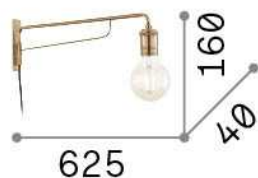

General info

Indoor - Wall lamps

Ean	8021696160214
Item	TRIUMPH AP1 OTTONE
Installation	Wall lamps
Guarantee	5 years
Gross weight	0.96 kg
Volume	0.008288 m ³

Technical info

Net weight	0.49 kg
Insulation class	II
Protection index	IP20
Compliance	CE
Operating temperature	0° ~ +40 °C
Dimmer	NO
Power output	220-240 V AC Integrated switch button
Power supply	Not required
Adjustability	orizz. 0°-180°

Source info

Integrated source	Light bulb (not included)
Replaceable source	No
Power	E27 max 1 x 42 W
Emission	Diffuse
Max consumption	-