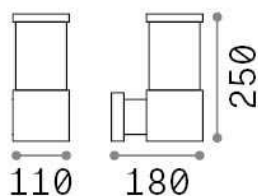

General info

Outdoor - Wall lamps

Ean	8021696326962
Item	TRONCO AP1 COFFEE
Installation	Wall lamps
Guarantee	5 years
Gross weight	1.43 kg
Volume	0.00702 m ³

Technical info

Net weight	1.11 kg
Insulation class	I
Protection index	IP44
Compliance	CE
Operating temperature	-15° ~ +45 °C
Dimmer	Determined by the light bulb
Power output	220-240 V AC
Power supply	Not required
Load resistance	IK05

Source info

Integrated source	Light bulb (not included)
Replaceable source	No
Power	E27 max 1 x 42 W
Emission	Diffuse
Max consumption	-