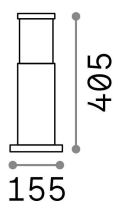

General info

Outdoor - Floor lamps

Ean	8021696248271
Item	TRONCO PT1 H40 COFFEE
Installation	Floor lamps
Guarantee	5 years
Gross weight	1.87 kg
Volume	0.013545 m ³

Technical info

Net weight	0.59 kg
Insulation class	I
Protection index	IP65
Compliance	CE
Operating temperature	-15° ~ +45 °C
Dimmer	Determined by the light bulb
Power output	220-240 V AC
Power supply	Not required

Source info

Integrated source	Light bulb (not included)
Replaceable source	No
Power	E27 max 1 x 42 W
Emission	Diffuse
Max consumption	-