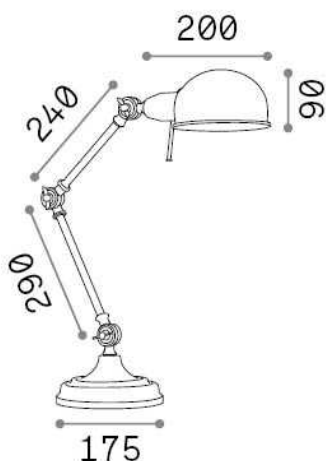

General info

Indoor - Table lamps

Ean	8021696145198
Item	TRUMAN TL1 BIANCO
Installation	Table lamps
Guarantee	5 years
Gross weight	2.94 kg
Volume	0.02829 m ³

Technical info

Net weight	2.38 kg
Insulation class	II
Protection index	IP20
Compliance	CE
Operating temperature	0° ~ +40 °C
Dimmer	NO
Power output	220-240 V AC Integrated switch button
Power supply	Not required
Adjustability	YES

Source info

Integrated source	Light bulb (not included)
Replaceable source	No
Power	E27 max 1 x 60 W
Emission	Direct
Max consumption	-