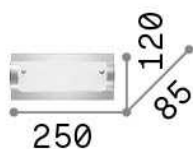

General info

Indoor - Wall lamps

Ean	8021696051840
Item	TUDOR AP1
Installation	Wall lamps
Guarantee	5 years
Gross weight	1.01 kg
Volume	0.007657 m ³

Technical info

Net weight	0.7 kg
Insulation class	I
Protection index	IP20
Compliance	CE
Operating temperature	0° ~ +40 °C
Dimmer	Determined by the light bulb
Power output	220-240 V AC
Power supply	Not required

Source info

Integrated source	Light bulb (not included)
Replaceable source	No
Power	E14 max 1 x 40 W
Emission	Diffuse
Max consumption	-