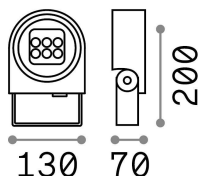

### Outdoor - Spotlights

<b>Ean</b>	8021696261294
<b>Item</b>	ULEX PR H20 SOURCE
<b>Installation</b>	Spotlights
<b>Guarantee</b>	5 years
<b>Gross weight</b>	1.36 kg
<b>Volume</b>	0.0042 m <sup>3</sup>

## Technical info

<b>Net weight</b>	1.19 kg
<b>Insulation class</b>	I
<b>Protection index</b>	IP65
<b>Compliance</b>	CE
<b>Operating temperature</b>	-15° ~ +45 °C
<b>Dimmer</b>	NO, On-Off
<b>Power output</b>	220-240 V AC 50/60 Hz
<b>Power supply</b>	In-built, included Replaceable (by qualified operators only), electronic
<b>Load resistance</b>	IK06
<b>Adjustability</b>	vert. +30°/-10°
<b>Accessories not included</b>	Glare shielding cover, Base for external connection, Ground fixing spike

## Source info

<b>Integrated source</b>	Integrated LED module
<b>Replaceable source</b>	No
<b>Power</b>	15 W
<b>Emission</b>	Direct
<b>Max consumption</b>	max 15,00 W
<b>Features LED</b>	LED SMD OSRAM
<b>CCT LED</b>	3000 K
<b>Duration LED (t. 25°C)</b>	50000 h
<b>CRI</b>	> 80
<b>Light beam</b>	30°
<b>Light beam flux</b>	1280 lm
<b>Useful light flux</b>	980 lm