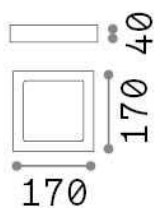

General info

Indoor - Ceiling lamps

Ean	8021696321769
Item	UNIVERSAL PL D17 SQUARE 4000K
Installation	Ceiling lamps
Guarantee	5 years
Gross weight	0.56 kg
Volume	0.001458 m ³

Technical info

Net weight	0.51 kg
Insulation class	II
Protection index	IP20
Compliance	CE
Operating temperature	0° ~ +40 °C
Dimmer	NO, On-Off
Power output	220-240 V AC 50/60 Hz
Power supply	In-built, included Replaceable (by qualified operators only), electronic

Source info

Integrated source	Integrated LED module
Replaceable source	No
Power	13,5 W
Emission	Direct
Max consumption	max 13,50 W
Features LED	LED SMD
CCT LED	4000 K
Duration LED (t. 25°C)	30000 h
CRI	> 80
Light beam	110°
Light beam flux	1250 lm
Useful light flux	1100 lm