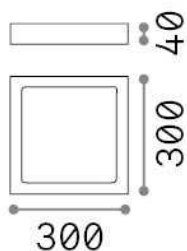

General info

Indoor - Ceiling lamps

Ean	8021696138657
Item	UNIVERSAL PL D30 SQUARE 3000K
Installation	Ceiling lamps
Guarantee	5 years
Gross weight	1.18 kg
Volume	0.004465 m ³

Technical info

Net weight	1.07 kg
Insulation class	II
Protection index	IP20
Compliance	CE
Operating temperature	0° ~ +40 °C
Dimmer	NO, On-Off
Power output	220-240 V AC 50/60 Hz
Power supply	In-built, included Replaceable (by qualified operators only), electronic

Source info

Integrated source	Integrated LED module
Replaceable source	No
Power	25 W
Emission	Direct
Max consumption	max 25,00 W
Features LED	LED SMD
CCT LED	3000 K
Duration LED (t. 25°C)	30000 h
CRI	> 80
Light beam	110°
Light beam flux	2600 lm
Useful light flux	2300 lm