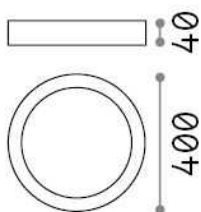

General info

Indoor - Ceiling lamps

Ean	8021696321684
Item	UNIVERSAL PL D40 ROUND 4000K
Installation	Ceiling lamps
Guarantee	5 years
Gross weight	1.56 kg
Volume	0.006806 m ³

Technical info

Net weight	1.39 kg
Insulation class	II
Protection index	IP20
Compliance	CE
Operating temperature	0° ~ +40 °C
Dimmer	NO, On-Off
Power output	100-240 V AC 50/60 Hz
Power supply	In-built, included Replaceable (by qualified operators only), electronic

Source info

Integrated source	Integrated LED module
Replaceable source	No
Power	36 W
Emission	Direct
Max consumption	max 36,00 W
Features LED	LED SMD
CCT LED	4000 K
Duration LED (t. 25°C)	25000 h
CRI	> 90
Light beam	118°
Light beam flux	4300 lm
Useful light flux	3750 lm