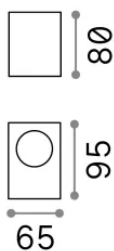

Source info

Integrated source	Light bulb (not included)
Replaceable source	No
Power	G9 max 1 x 15 W
Emission	Direct
Max consumption	-
Recommended bulb	307879 G9 4.0W 4000K CR180