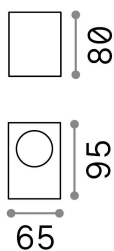

General info

Outdoor - Wall lamps

Ean	8021696115313
Item	UP AP1 NERO
Installation	Wall lamps
Guarantee	5 years
Gross weight	0.38 kg
Volume	0.001196 m ³

Technical info

Net weight	0.32 kg
Insulation class	I
Protection index	IP44
Compliance	CE
Operating temperature	-
Dimmer	Determined by the light bulb
Power output	220-240 V AC
Power supply	Not required

Source info

Integrated source	Light bulb (not included)
Replaceable source	No
Power	G9 max 1 x 15 W
Emission	Direct
Max consumption	-