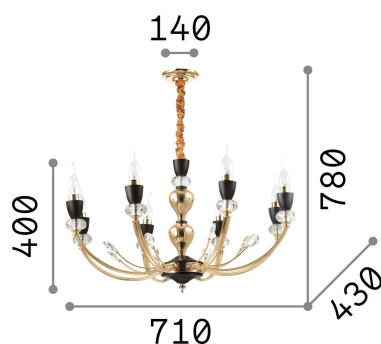

General info

Indoor - Suspensions

Ean	8021696206622
Item	VANITY SP8
Installation	Suspensions
Guarantee	5 years
Gross weight	5.92 kg
Volume	0.145356 m ³

Technical info

Net weight	4.94 kg
Insulation class	I
Protection index	IP20
Compliance	CE
Operating temperature	0° ~ +40 °C
Dimmer	Determined by the light bulb
Power output	220-240 V AC
Power supply	Not required

Source info

Integrated source	Light bulb (not included)
Replaceable source	No
Power	E14 max 8 x 40 W
Emission	Diffuse
Max consumption	-