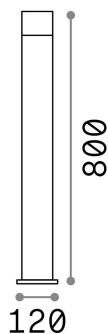

General info

Outdoor - Floor lamps

Ean	8021696106175
Item	VENUS PT1 H80
Installation	Floor lamps
Guarantee	5 years
Gross weight	1.8 kg
Volume	0.013689 m ³

Technical info

Net weight	1.41 kg
Insulation class	I
Protection index	IP44
Compliance	CE
Operating temperature	-
Dimmer	Determined by the light bulb
Power output	220-240 V AC
Power supply	Not required

Source info

Integrated source	Light bulb (not included)
Replaceable source	No
Power	GU10 max 1 x 15 W
Emission	Diffuse
Max consumption	-