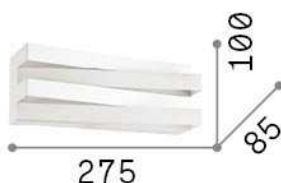

General info

Indoor - Wall lamps

Ean	8021696267760
Item	VIRTUS AP 3000K
Installation	Wall lamps
Guarantee	5 years
Gross weight	1.12 kg
Volume	0.00348 m ³

Technical info

Net weight	0.98 kg
Insulation class	I
Protection index	IP20
Compliance	CE
Operating temperature	0° ~ +40 °C
Dimmer	NO, On-Off
Power output	220-240 V AC 50/60 Hz
Power supply	In-built, included Replaceable (by qualified operators only), electronic

Source info

Integrated source	Integrated LED module
Replaceable source	Replaceable (by qualified operators only)
Power	17 W
Emission	Direct + Indirect
Max consumption	max 17,00 W
Features LED	LED SMD
CCT LED	3000 K
Duration LED (t. 25°C)	15000 h
CRI	> 80
Light beam	-
Light beam flux	1800 lm
Useful light flux	590 lm
Photobiological risk	EXEMPT